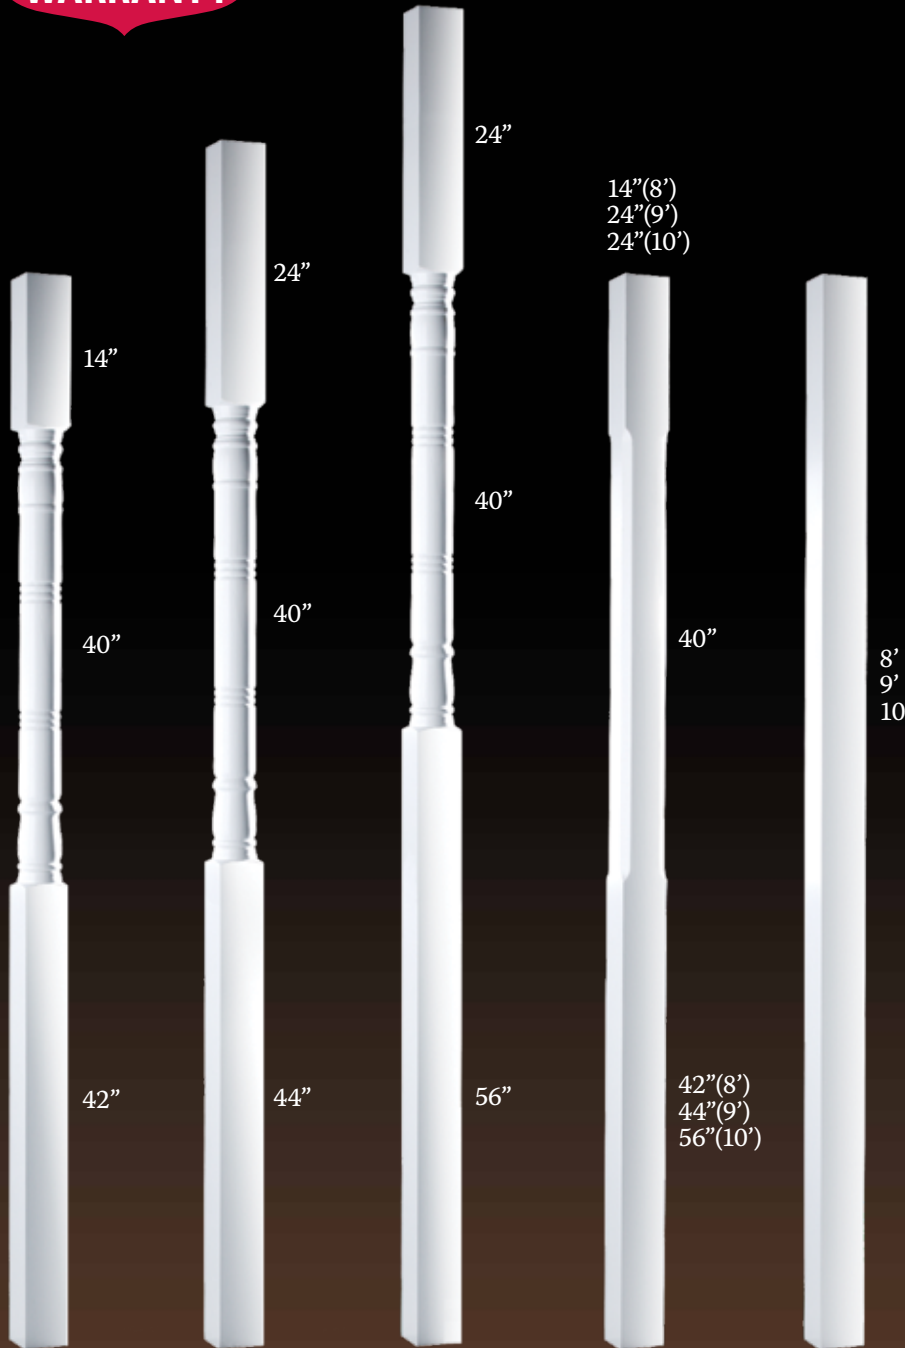

TURNCRAFT

Wood Porch Posts

WPP

- REAL WOOD TURNINGS
- SANDED AND PRIMED FOR EASY FINISHING
- SPECIAL SEALER APPLIED TO BOTTOM OF POSTS
- QUICK-MOUNT FASTENERS
- POST DEFENSE LIMITED LIFETIME WARRANTY
- READY TO PAINT
- 4", 5" AND 6" SIZES
- 8', 9' AND 10' LENGTHS

LIMITED
LIFETIME
POST
DEFENSE™
WARRANTY

CHART KEY

A: Item Number
B: Width
C: Overall Height
D: Base Height

Colonial
Height 8'

Colonial
Height 9'

Colonial
Height 10'

Chamfered

Square

Colonial Porch Post			
A	B	C	D
D3148A	4"	8'	42"
D3049A	4"	9'	44"
D3410A	4"	10'	56"
D3158A	5"	8'	42"
D3059A	5"	9'	44"
D3510A	5"	10'	56"
D3168A	6"	8'	42"
D3069A	6"	9'	44"
D3610A	6"	10'	56"

Chamfered Post			
A	B	C	D
D8258AC	5"	8'	42"
D8259AC	5"	9'	44"
D8375AC	5"	10'	56"
D8268AC	6"	8'	42"
D8269AC	6"	9'	44"
D8380AC	6"	10'	56"

**POST SAVER™
MOUNTING BLOCKS**

Patent pending design.

Available in 3 sizes
(4", 5" and 6").

Works perfectly with Turncraft's
wood porch
posts.

* Actual width is 13/16 less than nominal widths.

* Post can not be trimmed from the bottom and must be installed on a Post Saver™ or other elevated platform for limited lifetime warranty.