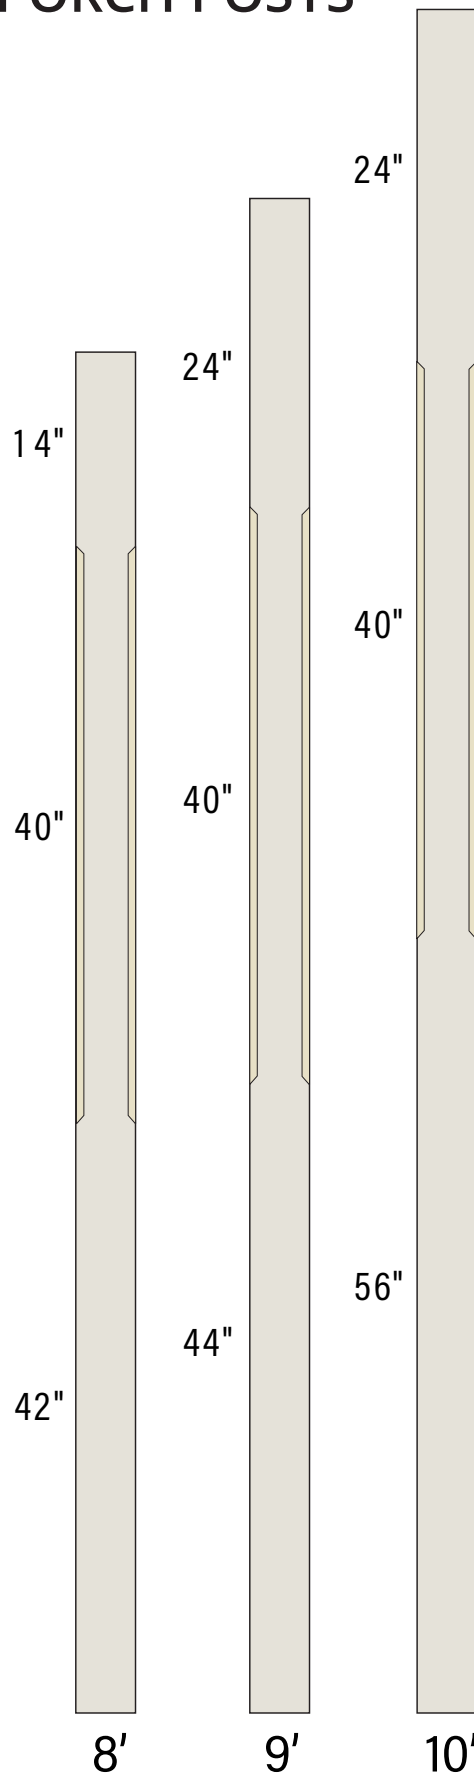

CHAMFERED POST DEFENSE™ PORCH POSTS

CHAMFERED PORCH POST

Bottom width	Shaft height	Load capacity	Item number
5"	8'	3,000	D8258AC
	9'	3,000	D8259AC
	10'	3,000	D8375AC
6"	8'	5,800	D8268AC
	9'	5,800	D8269AC
	10'	5,800	D8380AC

Net width is less 13/16"

POSTSAVER™ (required for warranty)

Size	Width	Height	Item #
4"	3 1/4"	3/4"	A2101
5"	4 1/4"	3/4"	A2102
6"	5 1/4"	3/4"	A2103

POST TRIM KIT

The new PVC porch post Trim kit is designed to wrap around the porch post and mounting (Post Saver™, plinth, etc.) for a finished look.