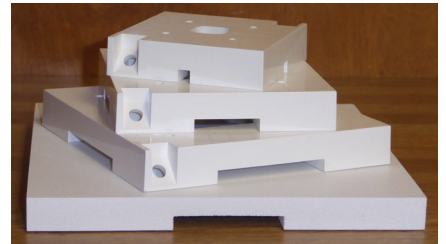

CHAMFERED POST DEFENSE™ PORCH POSTS

CHAMFERED PORCH POST

Bottom width	Shaft height	Load capacity	Item number
5"	8'	3,000	D8258AC
	9'	3,000	D8259AC
	10'	3,000	D8375AC
6"	8'	5,800	D8268AC
	9'	5,800	D8269AC
	10'	5,800	D8380AC

Net width is less 13/16"

POSTSAVER™ (required for warranty)

Size	Width	Height	Item #
4"	3 1/4"	3/4"	A2101
5"	4 1/4"	3/4"	A2102
6"	5 1/4"	3/4"	A2103

POST TRIM KIT

The new PVC porch post Trim kit is designed to wrap around the porch post and mounting (Post Saver™, plinth, etc.) for a finished look.