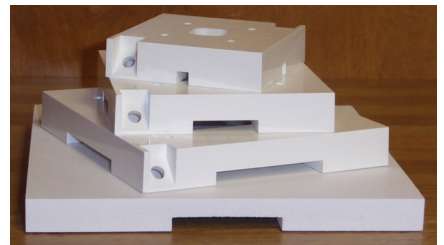

POSTSAVER™
(required for warranty)

Size	Item #
4"	A2101
5"	A2102
6"	A2103