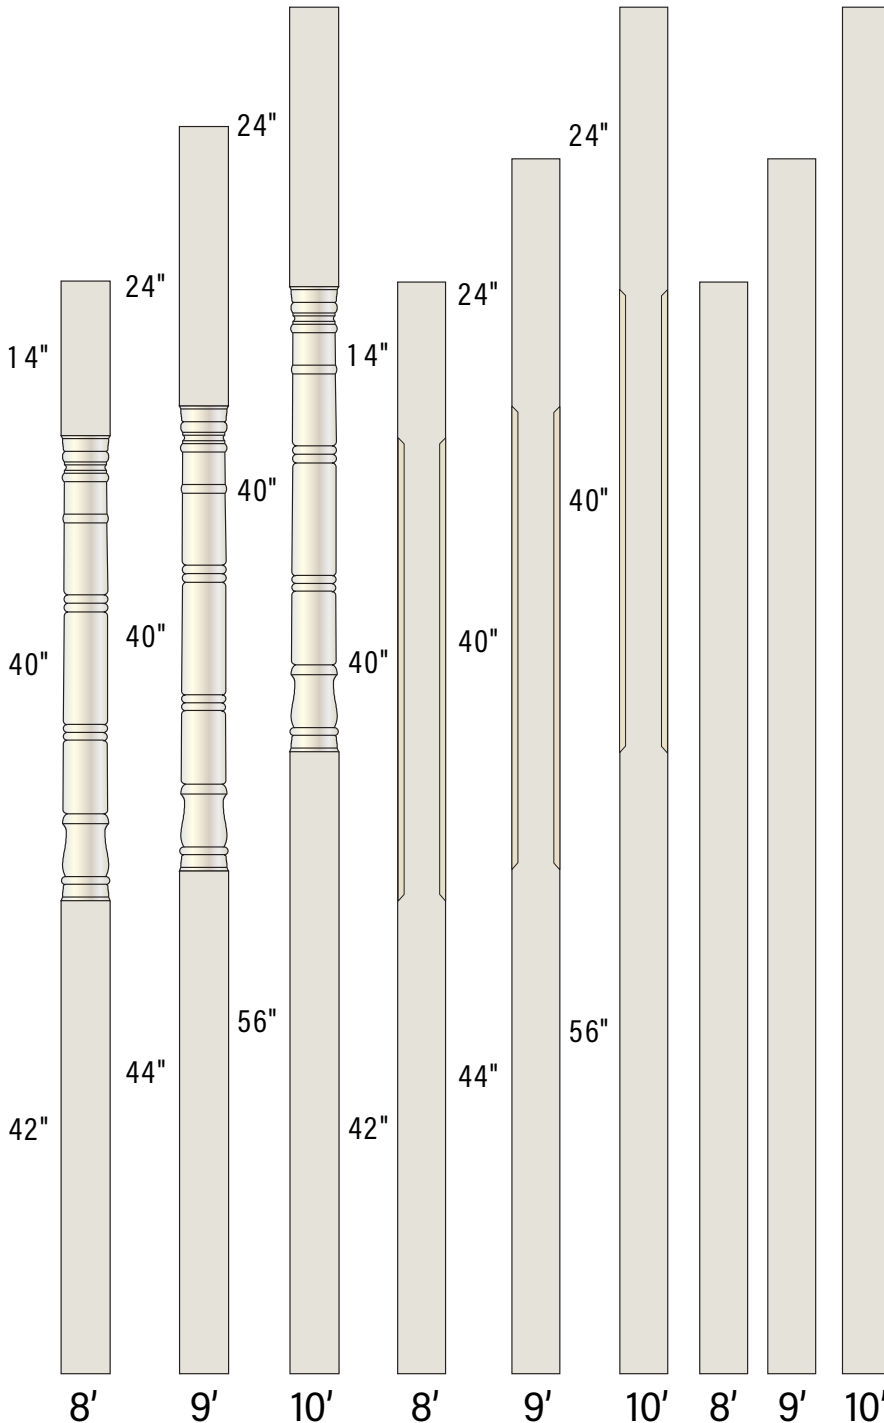

TURNCRAFT

WPP

Post Defense

- REAL WOOD TURNINGS
- SANDED AND PRIMED FOR EASY FINISHING
- SPECIAL SEALER APPLIED TO BOTTOM OF POSTS
- POST-SAVER™ FASTENERS
- POST DEFENSE™ LIMITED LIFETIME WARRANTY
- READY TO PAINT
- 4", 5" AND 6" SIZES
- 8', 9' AND 10' LENGTHS

COLONIAL PORCH POST

Bottom width	Shaft height	Load capacity	Item number
4"	8'	1,000	D3148A
	9'	1,000	D3049A
	10'	1,000	D3410A
5"	8'	3,000	D3158A
	9'	3,000	D3059A
	10'	3,000	D3510A
6"	8'	5,800	D3168A
	9'	5,800	D3069A
	10'	5,800	D3610A

SQUARE PORCH POST

Bottom width	Shaft height	Load capacity	Item number
4"	8'	1,000	D8248A
	9'	1,000	D8249A
	10'	1,000	D8370A
5"	8'	3,000	D8258A
	9'	3,000	D8259A
	10'	3,000	D8375A
6"	8'	5,800	D8268A
	9'	5,800	D8269A
	10'	5,800	D8380A

CHAMFERED PORCH POST

Bottom width	Shaft height	Load capacity	Item number
5"	8'	3,000	D8258AC
	9'	3,000	D8259AC
	10'	3,000	D8375AC
6"	8'	5,800	D8268AC
	9'	5,800	D8269AC
	10'	5,800	D8380AC

POSTSAVER™
(required for warranty)