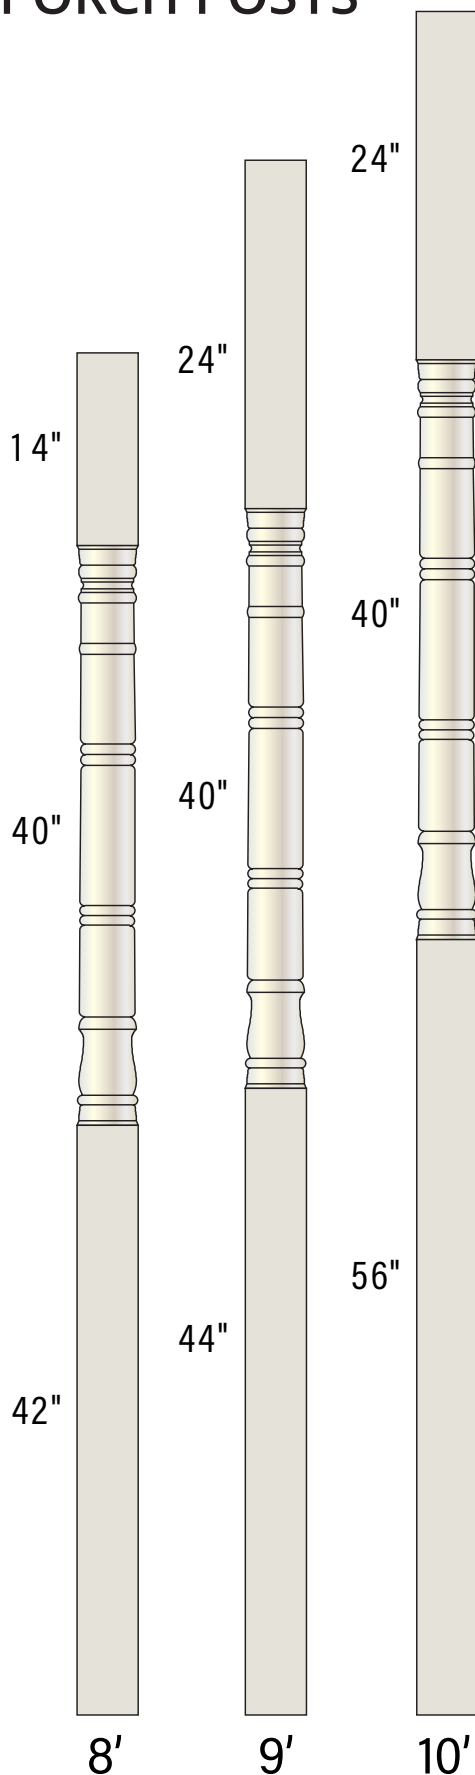

COLONIAL POST DEFENSE™ PORCH POSTS

POST DEFENSE PORCH POST

Bottom width	Shaft height	Load capacity	Item number
4"	8'	1,000	D3148A
	9'	1,000	D3049A
	10'	1,000	D3410A
5"	8'	3,000	D3158A
	9'	3,000	D3059A
	10'	3,000	D3510A
6"	8'	5,800	D3168A
	9'	5,800	D3069A
	10'	5,800	D3610A

POSTSAVER™ (required for warranty)

Size	Width	Height	Item #
4"	3 1/4"	3/4"	A2101
5"	4 1/4"	3/4"	A2102
6"	5 1/4"	3/4"	A2103

POST TRIM KIT

The new PVC porch post Trim kit is designed to wrap around the porch post and mounting (Post Saver™, plinth, etc.) for a finished look.