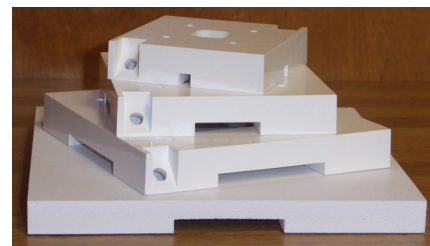

COLONIAL POST DEFENSE™ PORCH POSTS

POST DEFENSE PORCH POST

Bottom width	Shaft height	Load capacity	Item number
4"	8'	1,000	D3148A
	9'	1,000	D3049A
	10'	1,000	D3410A
5"	8'	3,000	D3158A
	9'	3,000	D3059A
	10'	3,000	D3510A
6"	8'	5,800	D3168A
	9'	5,800	D3069A
	10'	5,800	D3610A

POSTSAVER™ (required for warranty)

Size	Width	Height	Item #
4"	3 1/4"	3/4"	A2101
5"	4 1/4"	3/4"	A2102
6"	5 1/4"	3/4"	A2103

POST TRIM KIT

The new PVC porch post Trim kit is designed to wrap around the porch post and mounting (Post Saver™, plinth, etc.) for a finished look.