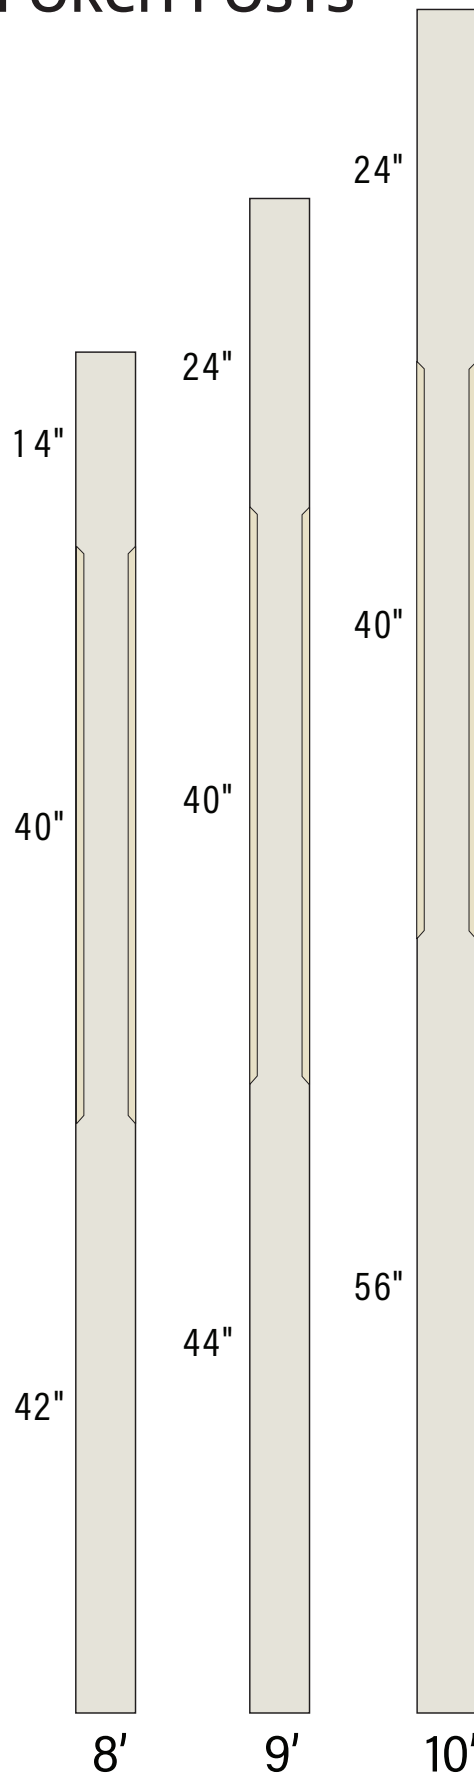

### CHAMFERED PORCH POST

Bottom width	Shaft height	Load capacity	Item number
5"	8'	3,000	D8258AC
	9'	3,000	D8259AC
	10'	3,000	D8375AC
6"	8'	5,800	D8268AC
	9'	5,800	D8269AC
	10'	5,800	D8380AC

### POSTSAVER™ (required for warranty)

Size	Height	Item #
4"	3"	A2101
5"	3"	A2102
6"	3"	A2103