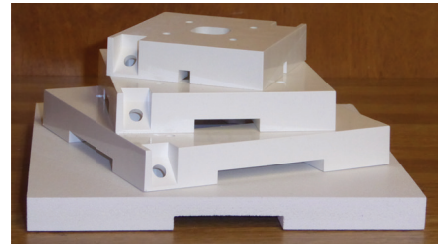

## CHAMFERED POST DEFENSE™ PORCH POSTS

### CHAMFERED PORCH POST

Bottom width	Shaft height	Load capacity	Item number
5"	8'	3,000	D8258AC
	9'	3,000	D8259AC
	10'	3,000	D8375AC
6"	8'	5,800	D8268AC
	9'	5,800	D8269AC
	10'	5,800	D8380AC

### POST TRIM KIT

The new PVC porch post Trim kit is designed to wrap around the porch post and mounting (Post Saver™, plinth, etc.) for a finished look.