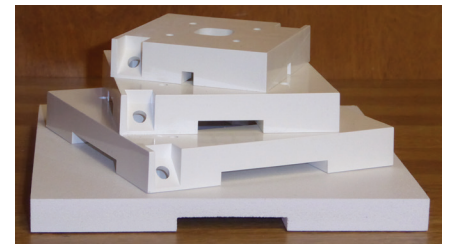

COLONIAL POST DEFENSE™ PORCH POSTS

POST DEFENSE PORCH POST

Bottom width	Shaft height	Load capacity	Item number
4"	8'	1,000	D3148A
	9'	1,000	D3049A
	10'	1,000	D3410A
5"	8'	3,000	D3158A
	9'	3,000	D3059A
	10'	3,000	D3510A
6"	8'	5,800	D3168A
	9'	5,800	D3069A
	10'	5,800	D3610A

POSTSAVER™ (required for warranty)

Size	Height	Item #
4"	3"	A2101
5"	3"	A2102
6"	3"	A2103

POST TRIM KIT

The new PVC porch post Trim kit is designed to wrap around the porch post and mounting (Post Saver™, plinth, etc.) for a finished look.

Chamfered Post Defense™ Porch Post Specifications

CHAMFERED
POST DEFENSE™
PORCH POSTS

CHAMFERED PORCH POST

Bottom width	Shaft height	Load capacity	Item number
5"	8'	3,000	D8258AC
	9'	3,000	D8259AC
	10'	3,000	D8375AC
6"	8'	5,800	D8268AC
	9'	5,800	D8269AC
	10'	5,800	D8380AC