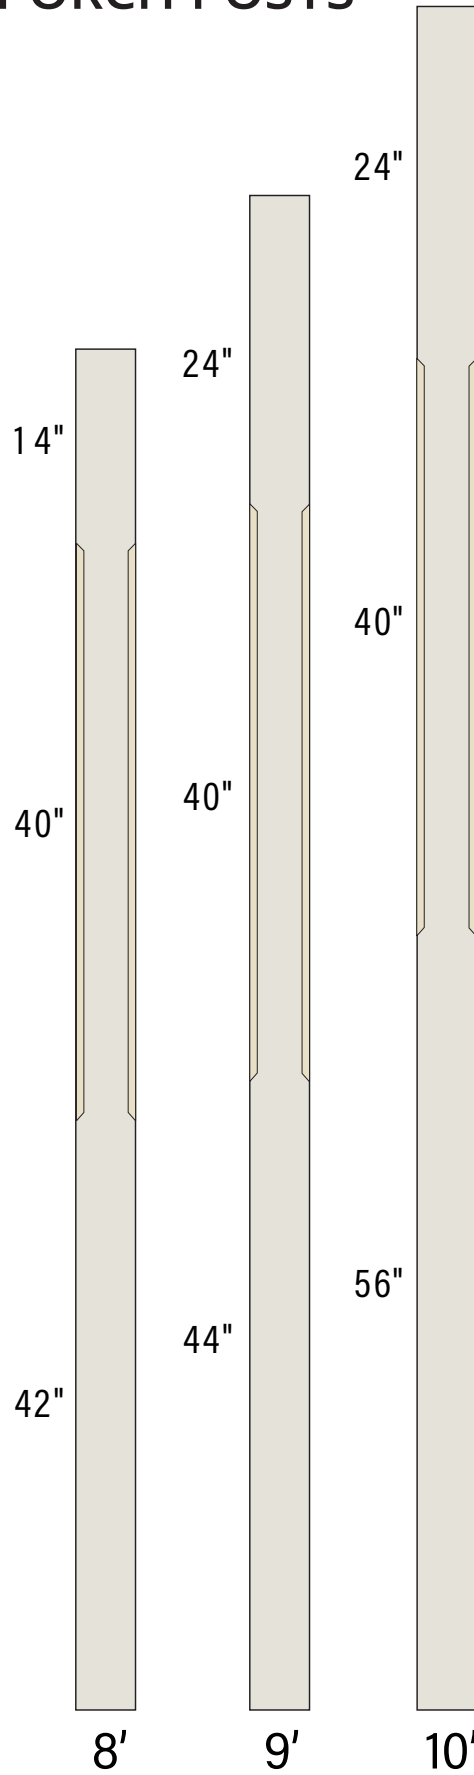

COLONIAL POST DEFENSE™ PORCH POSTS

POST DEFENSE PORCH POST

Bottom width	Shaft height	Load capacity	Item number
4"	8'	1,000	D3148A
	9'	1,000	D3049A
	10'	1,000	D3410A
5"	8'	3,000	D3158A
	9'	3,000	D3059A
	10'	3,000	D3510A
6"	8'	5,800	D3168A
	9'	5,800	D3069A
	10'	5,800	D3610A

POSTSAVER™ (required for warranty)

Size	Height	Item #
4"	3"	A2101
5"	3"	A2102
6"	3"	A2103

POST TRIM KIT

The new PVC porch post Trim kit is designed to wrap around the porch post and mounting (Post Saver™, plinth, etc.) for a finished look.

Chamfered Post Defense™ Porch Post Specifications

CHAMFERED
POST DEFENSE™
PORCH POSTS

CHAMFERED PORCH POST

Bottom width	Shaft height	Load capacity	Item number
5"	8'	3,000	D8258AC
	9'	3,000	D8259AC
	10'	3,000	D8375AC
6"	8'	5,800	D8268AC
	9'	5,800	D8269AC
	10'	5,800	D8380AC