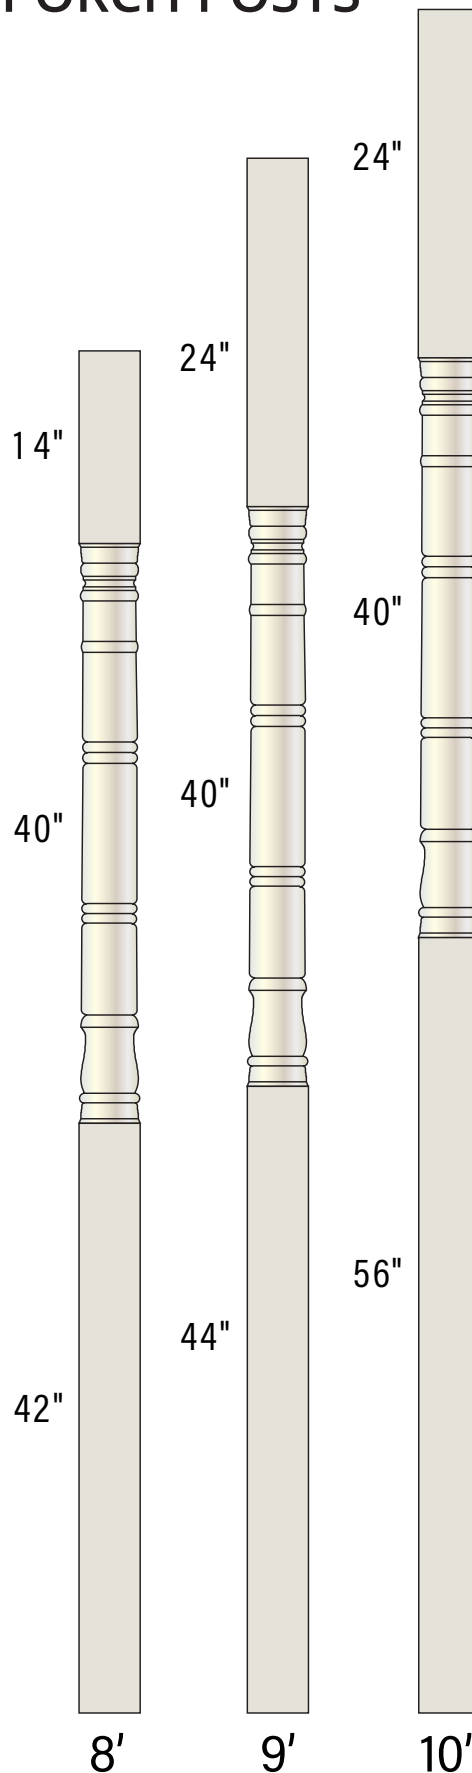

COLONIAL POST DEFENSE™ PORCH POSTS

POST DEFENSE PORCH POST

Bottom width	Shaft height	Load capacity	Item number
4"	8'	1,000	D3148A
	9'	1,000	D3049A
	10'	1,000	D3410A
5"	8'	3,000	D3158A
	9'	3,000	D3059A
	10'	3,000	D3510A
6"	8'	5,800	D3168A
	9'	5,800	D3069A
	10'	5,800	D3610A

POSTSAVER™ (required for warranty)

Size	Height	Item #
4"	3"	A2101
5"	3"	A2102
6"	3"	A2103

POST TRIM KIT

The new PVC porch post Trim kit is designed to wrap around the porch post and mounting (Post Saver™, plinth, etc.) for a finished look.

Chamfered Post Defense™ Porch Post Specifications

CHAMFERED
POST DEFENSE™
PORCH POSTS

CHAMFERED PORCH POST

Bottom width	Shaft height	Load capacity	Item number
5"	8'	3,000	D8258AC
	9'	3,000	D8259AC
	10'	3,000	D8375AC
6"	8'	5,800	D8268AC
	9'	5,800	D8269AC
	10'	5,800	D8380AC