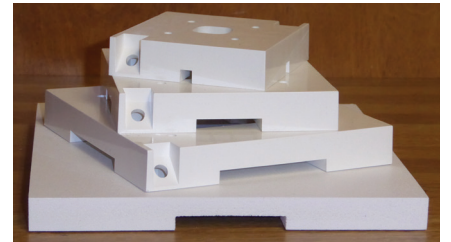

POSTSAVER™ (required for warranty)

Size	Height	Item #
4"	3"	A2101
5"	3"	A2102
6"	3"	A2103

POST TRIM KIT

The new PVC porch post Trim kit is designed to wrap around the porch post and mounting (Post Saver™, plinth, etc.) for a finished look.

Chamfered Post Defense™ Porch Post Specifications

CHAMFERED
POST DEFENSE™
PORCH POSTS

CHAMFERED PORCH POST

Bottom width	Shaft height	Load capacity	Item number
5"	8'	3,000	D8258AC
	9'	3,000	D8259AC
	10'	3,000	D8375AC
6"	8'	5,800	D8268AC
	9'	5,800	D8269AC
	10'	5,800	D8380AC