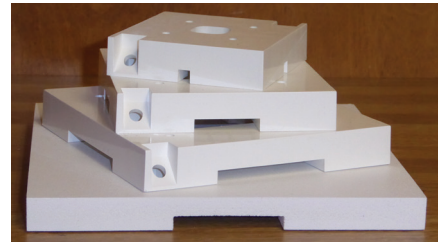

CHAMFERED POST DEFENSE™ PORCH POSTS

CHAMFERED PORCH POST

Bottom width	Shaft height	Load capacity	Item number
5"	8'	3,000	D8258AC
	9'	3,000	D8259AC
	10'	3,000	D8375AC
6"	8'	5,800	D8268AC
	9'	5,800	D8269AC
	10'	5,800	D8380AC

POSTSAVER™ (required for warranty)

Size	Width	Height	Item #
4"	4 5/8"	3/4"	A2101
5"	5 5/8"	3/4"	A2102
6"	6 5/8"	3/4"	A2103

POST TRIM KIT

The new PVC porch post Trim kit is designed to wrap around the porch post and mounting (Post Saver™, plinth, etc.) for a finished look.