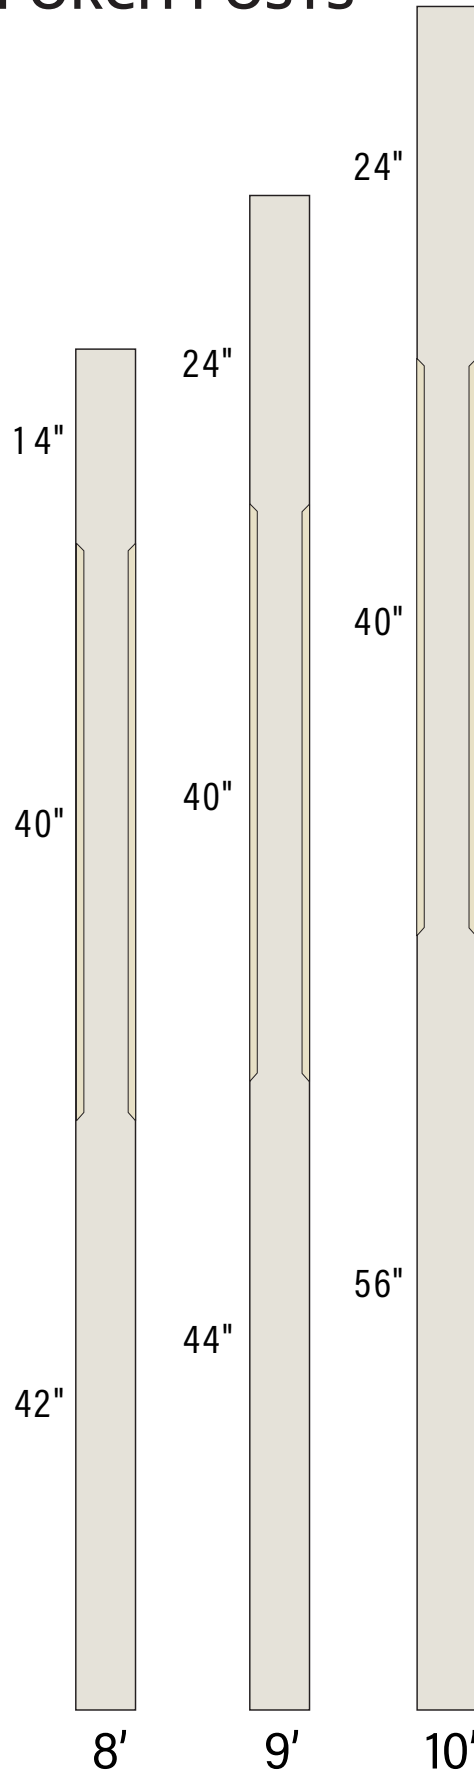

CHAMFERED POST DEFENSE™ PORCH POSTS

CHAMFERED PORCH POST

Bottom width	Shaft height	Load capacity	Item number
5"	8'	3,000	D8258AC
	9'	3,000	D8259AC
	10'	3,000	D8375AC
6"	8'	5,800	D8268AC
	9'	5,800	D8269AC
	10'	5,800	D8380AC

POSTSAVER™ (required for warranty)

Size	Width	Height	Item #
4"	4 5/8"	3/4"	A2101
5"	5 5/8"	3/4"	A2102
6"	6 5/8"	3/4"	A2103

POST TRIM KIT

The new PVC porch post Trim kit is designed to wrap around the porch post and mounting (Post Saver™, plinth, etc.) for a finished look.