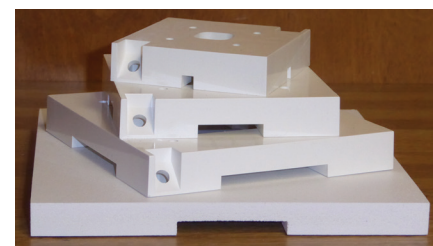

COLONIAL POST DEFENSE™ PORCH POSTS

POST DEFENSE PORCH POST

Bottom width	Shaft height	Load capacity	Item number
4"	8'	1,000	D3148A
	9'	1,000	D3049A
	10'	1,000	D3410A
5"	8'	3,000	D3158A
	9'	3,000	D3059A
	10'	3,000	D3510A
6"	8'	5,800	D3168A
	9'	5,800	D3069A
	10'	5,800	D3610A

POSTSAVER™ (required for warranty)

Size	Width	Height	Item #
4"	4 5/8"	3/4"	A2101
5"	5 5/8"	3/4"	A2102
6"	6 5/8"	3/4"	A2103

POST TRIM KIT

The new PVC porch post Trim kit is designed to wrap around the porch post and mounting (Post Saver™, plinth, etc.) for a finished look.

CHAMFERED POST DEFENSE™ PORCH POSTS

CHAMFERED PORCH POST

Bottom width	Shaft height	Load capacity	Item number
5"	8'	3,000	D8258AC
	9'	3,000	D8259AC
	10'	3,000	D8375AC
6"	8'	5,800	D8268AC
	9'	5,800	D8269AC
	10'	5,800	D8380AC