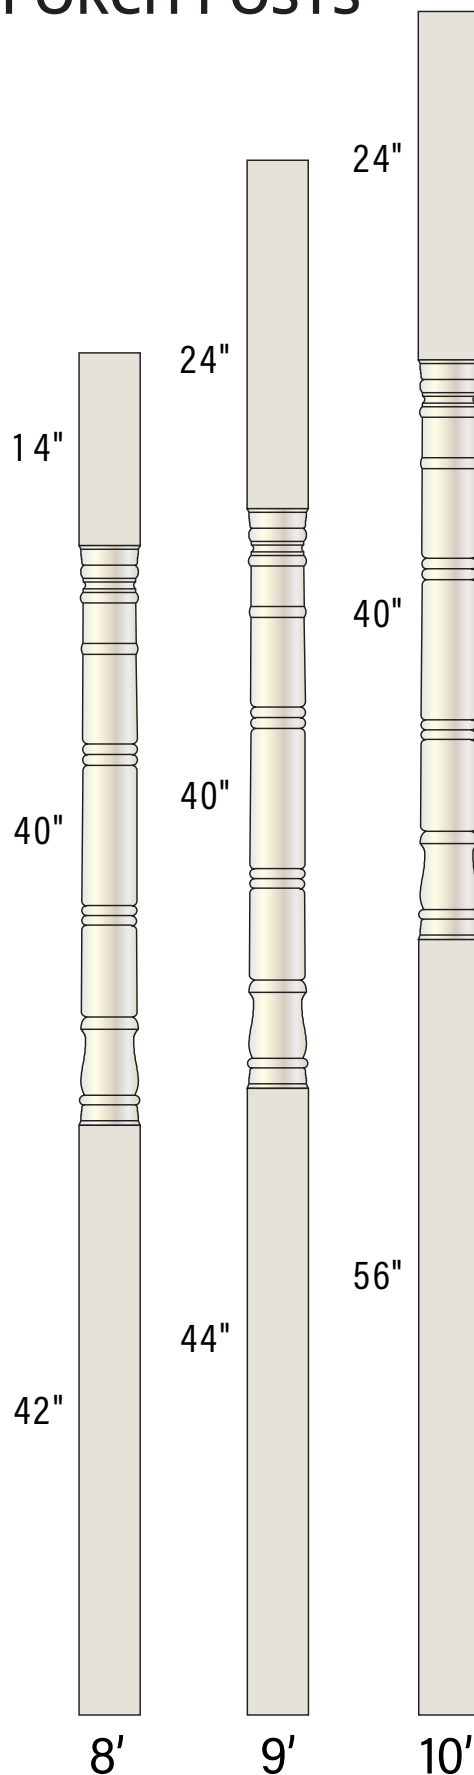

COLONIAL POST DEFENSE™ PORCH POSTS

POST DEFENSE PORCH POST

Bottom width	Shaft height	Load capacity	Item number
4"	8'	1,000	D3148A
	9'	1,000	D3049A
	10'	1,000	D3410A
5"	8'	3,000	D3158A
	9'	3,000	D3059A
	10'	3,000	D3510A
6"	8'	5,800	D3168A
	9'	5,800	D3069A
	10'	5,800	D3610A

POSTSAVER™ (required for warranty)

Size	Width	Height	Item #
4"	4 5/8"	3/4"	A2101
5"	5 5/8"	3/4"	A2102
6"	6 5/8"	3/4"	A2103

POST TRIM KIT

The new PVC porch post Trim kit is designed to wrap around the porch post and mounting (Post Saver™, plinth, etc.) for a finished look.

CHAMFERED POST DEFENSE™ PORCH POSTS

CHAMFERED PORCH POST

Bottom width	Shaft height	Load capacity	Item number
5"	8'	3,000	D8258AC
	9'	3,000	D8259AC
	10'	3,000	D8375AC
6"	8'	5,800	D8268AC
	9'	5,800	D8269AC
	10'	5,800	D8380AC