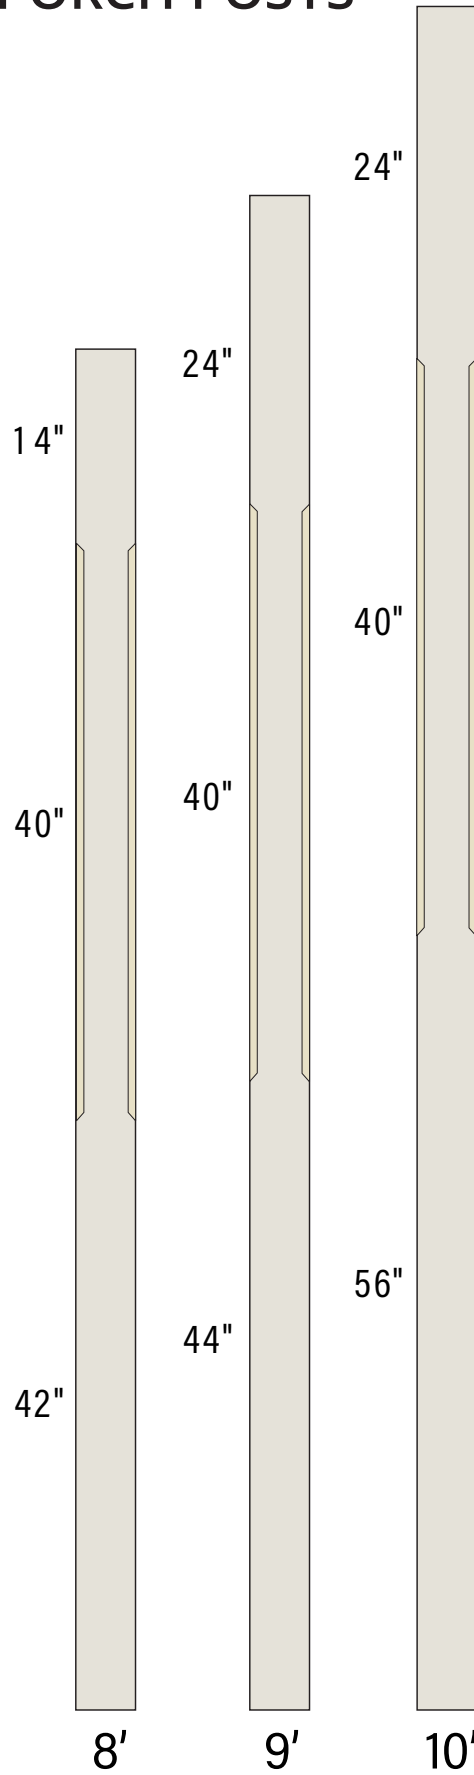

COLONIAL POST DEFENSE™ PORCH POSTS

POST DEFENSE PORCH POST

Bottom width	Shaft height	Load capacity	Item number
4"	8'	1,000	D3148A
	9'	1,000	D3049A
	10'	1,000	D3410A
5"	8'	3,000	D3158A
	9'	3,000	D3059A
	10'	3,000	D3510A
6"	8'	5,800	D3168A
	9'	5,800	D3069A
	10'	5,800	D3610A

POSTSAVER™ (required for warranty)

Size	Width	Height	Item #
4"	4 5/8"	3/4"	A2101
5"	5 5/8"	3/4"	A2102
6"	6 5/8"	3/4"	A2103

POST TRIM KIT

The new PVC porch post Trim kit is designed to wrap around the porch post and mounting (Post Saver™, plinth, etc.) for a finished look.

CHAMFERED POST DEFENSE™ PORCH POSTS

CHAMFERED PORCH POST

Bottom width	Shaft height	Load capacity	Item number
5"	8'	3,000	D8258AC
	9'	3,000	D8259AC
	10'	3,000	D8375AC
6"	8'	5,800	D8268AC
	9'	5,800	D8269AC
	10'	5,800	D8380AC