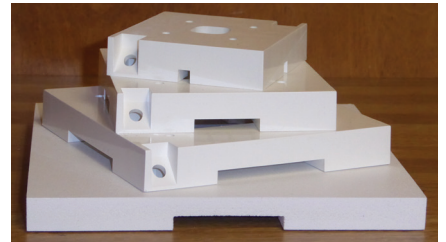

POSTSAVER™ (required for warranty)

Size	Width	Height	Item #
4"	4 5/8"	3/4"	A2101
5"	5 5/8"	3/4"	A2102
6"	6 5/8"	3/4"	A2103

POST TRIM KIT

The new PVC porch post Trim kit is designed to wrap around the porch post and mounting (Post Saver™, plinth, etc.) for a finished look.

CHAMFERED POST DEFENSE™ PORCH POSTS

CHAMFERED PORCH POST

Bottom width	Shaft height	Load capacity	Item number
5"	8'	3,000	D8258AC
	9'	3,000	D8259AC
	10'	3,000	D8375AC
6"	8'	5,800	D8268AC
	9'	5,800	D8269AC
	10'	5,800	D8380AC