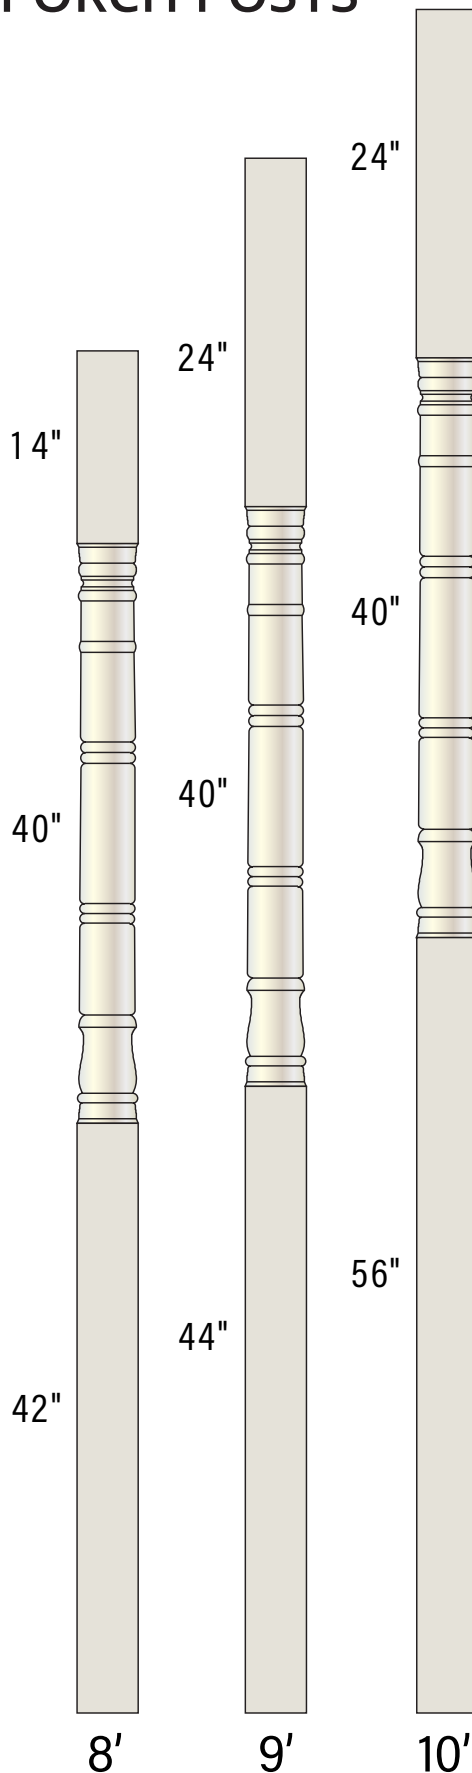

### POST DEFENSE PORCH POST

Bottom width	Shaft height	Load capacity	Item number
4"	8'	1,000	D3148A
	9'	1,000	D3049A
	10'	1,000	D3410A
5"	8'	3,000	D3158A
	9'	3,000	D3059A
	10'	3,000	D3510A
6"	8'	5,800	D3168A
	9'	5,800	D3069A
	10'	5,800	D3610A

Net width is less 13/16"

### POSTSAVER™ (required for warranty)

Size	Width	Height	Item #
4"	4 5/8"	3/4"	A2101
5"	5 5/8"	3/4"	A2102
6"	6 5/8"	3/4"	A2103