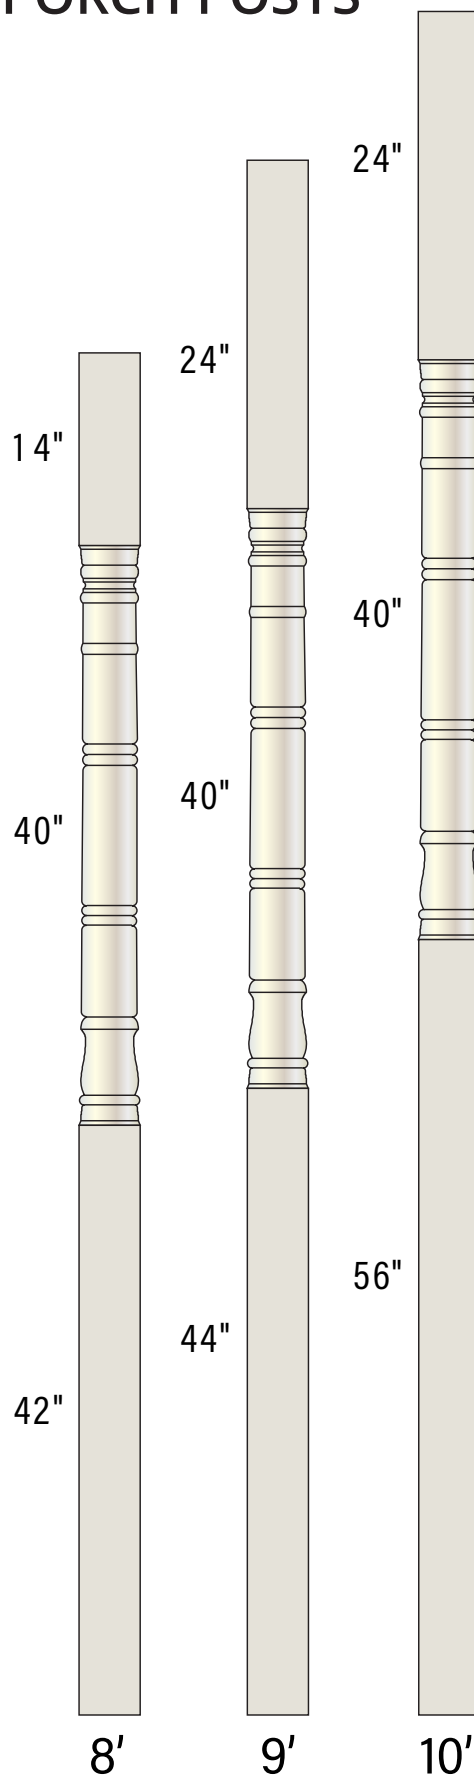

COLONIAL POST DEFENSE™ PORCH POSTS

POST DEFENSE PORCH POST

Bottom width	Shaft height	Load capacity	Item number
4"	8'	1,000	D3148A
	9'	1,000	D3049A
	10'	1,000	D3410A
5"	8'	3,000	D3158A
	9'	3,000	D3059A
	10'	3,000	D3510A
6"	8'	5,800	D3168A
	9'	5,800	D3069A
	10'	5,800	D3610A

Net width is less 13/16"

POSTSAVER™ (required for warranty)

Size	Width	Height	Item #
4"	4 5/8"	3/4"	A2101
5"	5 5/8"	3/4"	A2102
6"	6 5/8"	3/4"	A2103

POST TRIM KIT

The new PVC porch post Trim kit is designed to wrap around the porch post and mounting (Post Saver™, plinth, etc.) for a finished look.

CHAMFERED POST DEFENSE™ PORCH POSTS

CHAMFERED PORCH POST

Bottom width	Shaft height	Load capacity	Item number
5"	8'	3,000	D8258AC
	9'	3,000	D8259AC
	10'	3,000	D8375AC
6"	8'	5,800	D8268AC
	9'	5,800	D8269AC
	10'	5,800	D8380AC

Net width is less 13/16"

POSTSAVER™ (required for warranty)

Size	Width	Height	Item #
4"	3 1/4"	3/4"	A2101
5"	4 1/4"	3/4"	A2102
6"	5 1/4"	3/4"	A2103

POST TRIM KIT

The new PVC porch post Trim kit is designed to wrap around the porch post and mounting (Post Saver™, plinth, etc.) for a finished look.