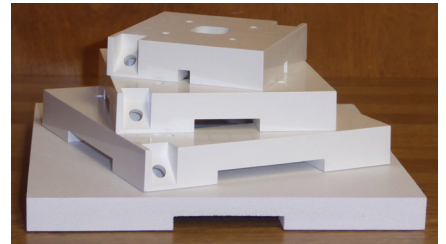

Net width is less 13/16"

POSTSAVER™ (required for warranty)

Size	Width	Height	Item #
4"	4 5/8"	3/4"	A2101
5"	5 5/8"	3/4"	A2102
6"	6 5/8"	3/4"	A2103

POST TRIM KIT

The new PVC porch post Trim kit is designed to wrap around the porch post and mounting (Post Saver™, plinth, etc.) for a finished look.

CHAMFERED POST DEFENSE™ PORCH POSTS

CHAMFERED PORCH POST

Bottom width	Shaft height	Load capacity	Item number
5"	8'	3,000	D8258AC
	9'	3,000	D8259AC
	10'	3,000	D8375AC
6"	8'	5,800	D8268AC
	9'	5,800	D8269AC
	10'	5,800	D8380AC

Net width is less 13/16"

POSTSAVER™ (required for warranty)

Size	Width	Height	Item #
4"	3 1/4"	3/4"	A2101
5"	4 1/4"	3/4"	A2102
6"	5 1/4"	3/4"	A2103

POST TRIM KIT

The new PVC porch post Trim kit is designed to wrap around the porch post and mounting (Post Saver™, plinth, etc.) for a finished look.