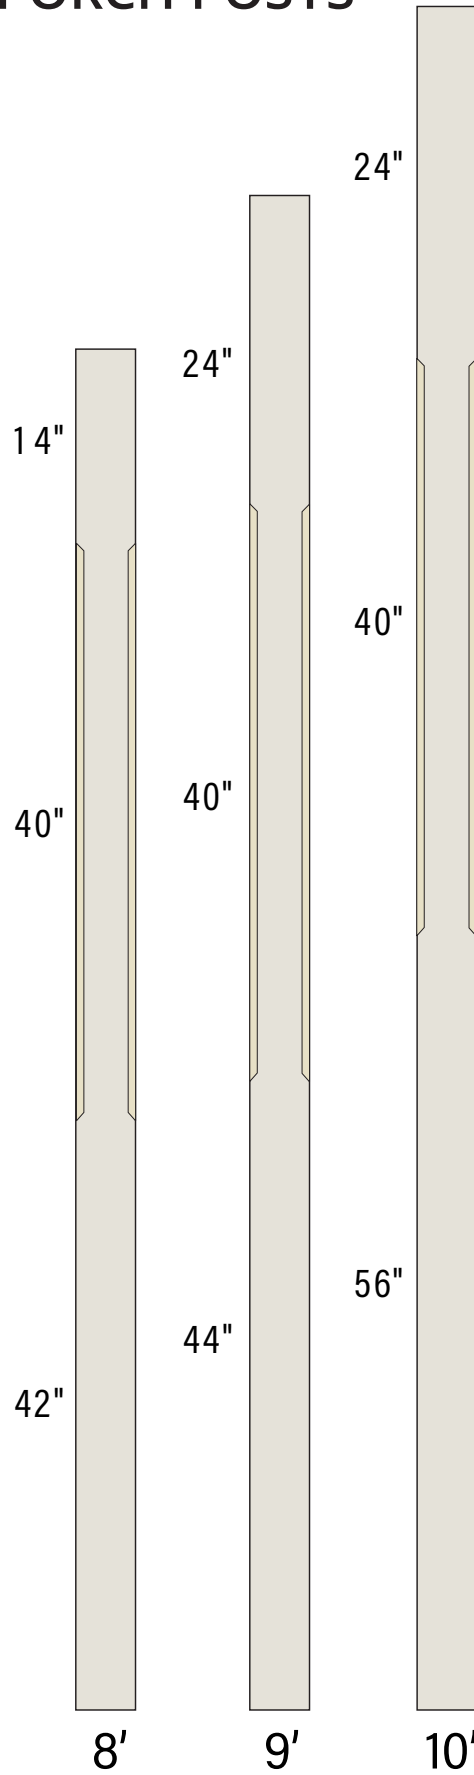

COLONIAL POST DEFENSE™ PORCH POSTS

POST DEFENSE PORCH POST

Bottom width	Shaft height	Load capacity	Item number
4"	8'	1,000	D3148A
	9'	1,000	D3049A
	10'	1,000	D3410A
5"	8'	3,000	D3158A
	9'	3,000	D3059A
	10'	3,000	D3510A
6"	8'	5,800	D3168A
	9'	5,800	D3069A
	10'	5,800	D3610A

Net width is less 13/16"

POSTSAVER™ (required for warranty)

Size	Width	Height	Item #
4"	4 5/8"	3/4"	A2101
5"	5 5/8"	3/4"	A2102
6"	6 5/8"	3/4"	A2103

POST TRIM KIT

The new PVC porch post Trim kit is designed to wrap around the porch post and mounting (Post Saver™, plinth, etc.) for a finished look.

CHAMFERED POST DEFENSE™ PORCH POSTS

CHAMFERED PORCH POST

Bottom width	Shaft height	Load capacity	Item number
5"	8'	3,000	D8258AC
	9'	3,000	D8259AC
	10'	3,000	D8375AC
6"	8'	5,800	D8268AC
	9'	5,800	D8269AC
	10'	5,800	D8380AC

Net width is less 13/16"

POSTSAVER™ (required for warranty)

Size	Width	Height	Item #
4"	3 1/4"	3/4"	A2101
5"	4 1/4"	3/4"	A2102
6"	5 1/4"	3/4"	A2103

POST TRIM KIT

The new PVC porch post Trim kit is designed to wrap around the porch post and mounting (Post Saver™, plinth, etc.) for a finished look.