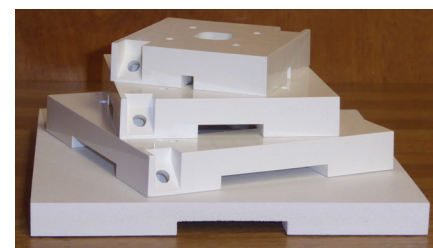

COLONIAL POST DEFENSE™ PORCH POSTS

POST DEFENSE PORCH POST

Bottom width	Shaft height	Load capacity	Item number
4"	8'	1,000	D3148A
	9'	1,000	D3049A
	10'	1,000	D3410A
5"	8'	3,000	D3158A
	9'	3,000	D3059A
	10'	3,000	D3510A
6"	8'	5,800	D3168A
	9'	5,800	D3069A
	10'	5,800	D3610A

Net width is less 13/16"

POSTSAVER™ (required for warranty)

Size	Width	Height	Item #
4"	4 5/8"	3/4"	A2101
5"	5 5/8"	3/4"	A2102
6"	6 5/8"	3/4"	A2103

POST TRIM KIT

The new PVC porch post Trim kit is designed to wrap around the porch post and mounting (Post Saver™, plinth, etc.) for a finished look.

CHAMFERED POST DEFENSE™ PORCH POSTS

CHAMFERED PORCH POST

Bottom width	Shaft height	Load capacity	Item number
5"	8'	3,000	D8258AC
	9'	3,000	D8259AC
	10'	3,000	D8375AC
6"	8'	5,800	D8268AC
	9'	5,800	D8269AC
	10'	5,800	D8380AC