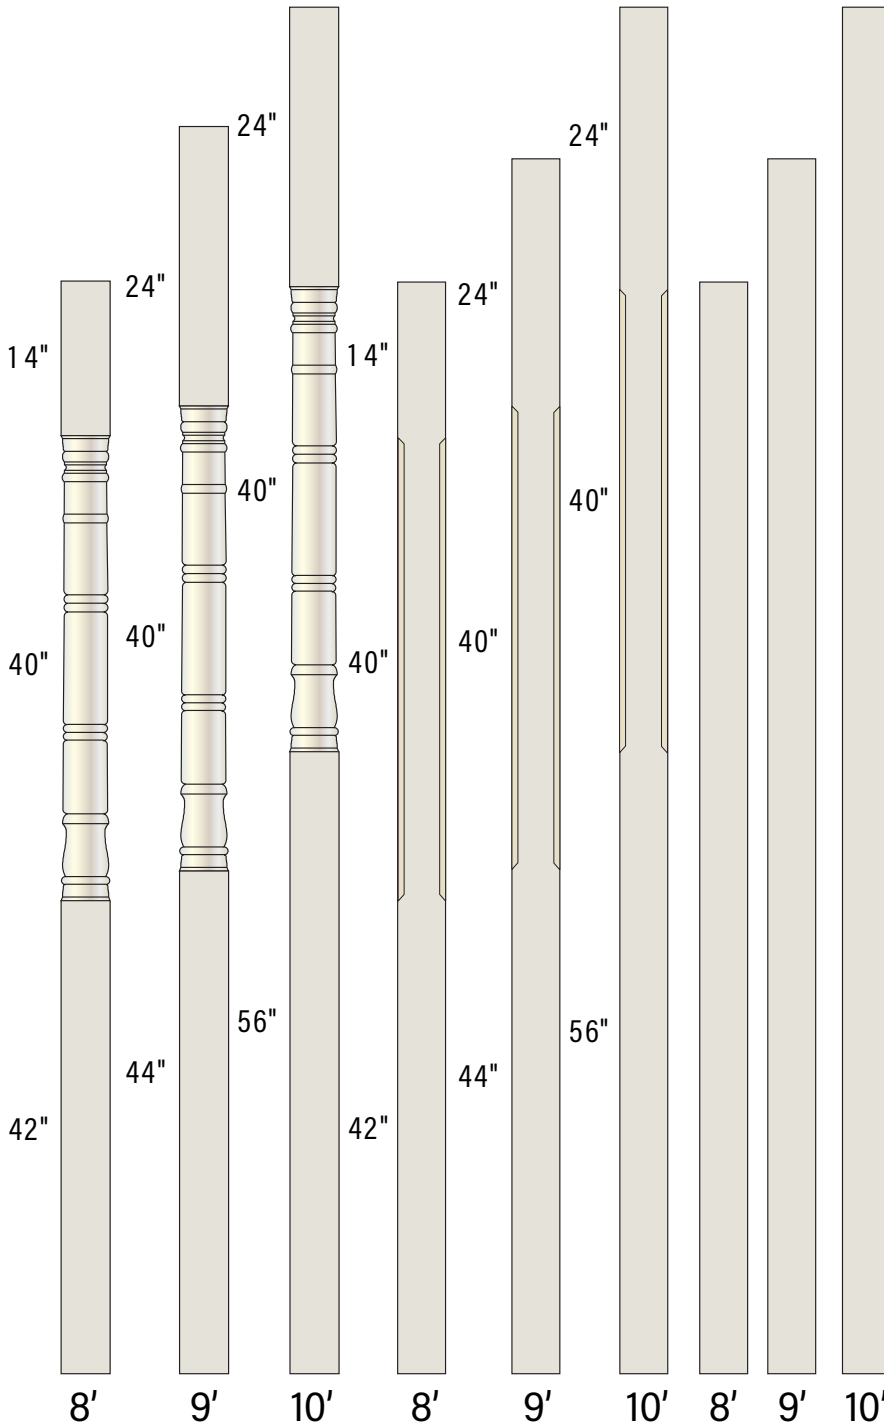

TURNCRAFT

**WPP** *Post Defense*

- REAL WOOD TURNINGS
- SANDED AND PRIMED FOR EASY FINISHING
- SPECIAL SEALER APPLIED TO BOTTOM OF POSTS
- POST-SAVER™ FASTENERS
- POST DEFENSE™ LIMITED LIFETIME WARRANTY
- READY TO PAINT
- 4", 5" AND 6" SIZES
- 8', 9' AND 10' LENGTHS

### COLONIAL PORCH POST

Bottom width	Shaft height	Load capacity	Item number
4"	8'	1,000	D3148A
	9'	1,000	D3049A
	10'	1,000	D3410A
5"	8'	3,000	D3158A
	9'	3,000	D3059A
	10'	3,000	D3510A
6"	8'	5,800	D3168A
	9'	5,800	D3069A
	10'	5,800	D3610A

### SQUARE PORCH POST

Bottom width	Shaft height	Load capacity	Item number
4"	8'	1,000	D3148A
	9'	1,000	D3049A
	10'	1,000	D3410A
5"	8'	3,000	D3158A
	9'	3,000	D3059A
	10'	3,000	D3510A
6"	8'	5,800	D3168A
	9'	5,800	D3069A
	10'	5,800	D3610A

### POSTSAVER™ (required for warranty)

Size	Height	Item #
4"	3/4"	A2101
5"	3/4"	A2102
6"	3/4"	A2103