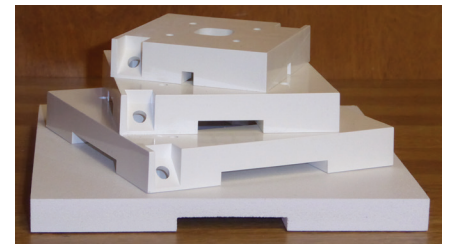

COLONIAL POST DEFENSE™ PORCH POSTS

POST DEFENSE PORCH POST

Bottom width	Shaft height	Load capacity	Item number
4"	8'	1,000	D3148A
	9'	1,000	D3049A
	10'	1,000	D3410A
5"	8'	3,000	D3158A
	9'	3,000	D3059A
	10'	3,000	D3510A
6"	8'	5,800	D3168A
	9'	5,800	D3069A
	10'	5,800	D3610A

POSTSAVER™ (required for warranty)

Size	Width	Height	Item #
4"	3 1/4"	3"	A2101
5"	4 1/4"	3"	A2102
6"	5 1/4"	3"	A2103

POST TRIM KIT

The new PVC porch post Trim kit is designed to wrap around the porch post and mounting (Post Saver™, plinth, etc.) for a finished look.