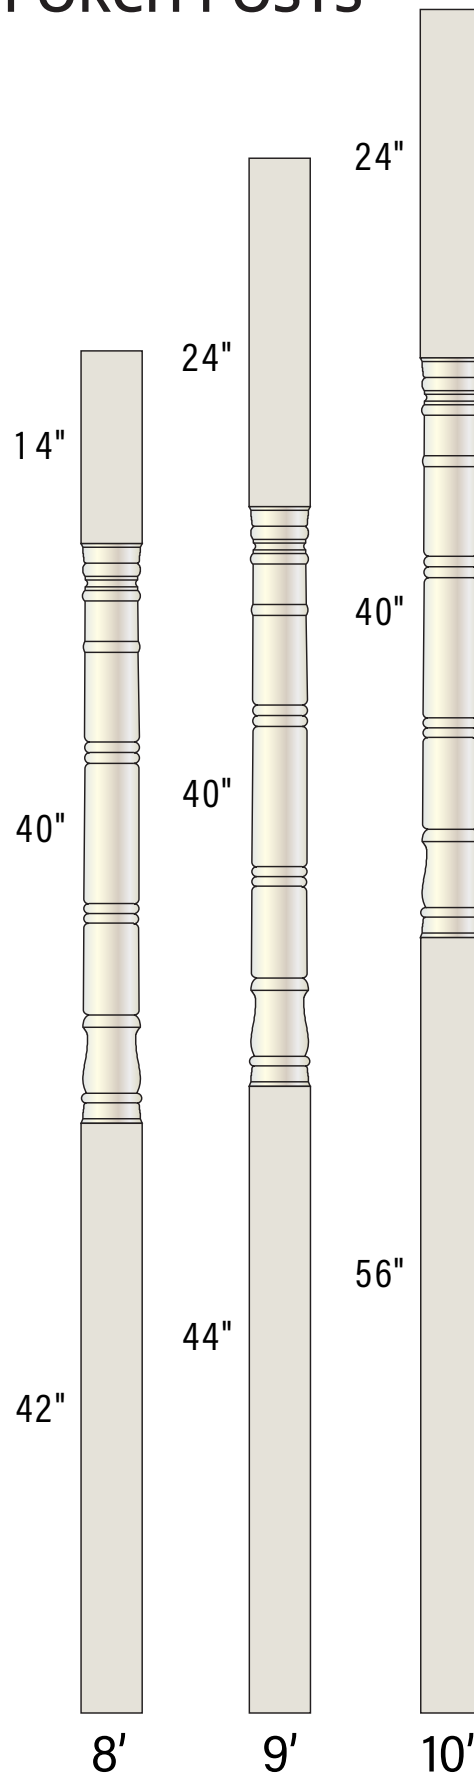

COLONIAL POST DEFENSE™ PORCH POSTS

POST DEFENSE PORCH POST

Bottom width	Shaft height	Load capacity	Item number
4"	8'	1,000	D3148A
	9'	1,000	D3049A
	10'	1,000	D3410A
5"	8'	3,000	D3158A
	9'	3,000	D3059A
	10'	3,000	D3510A
6"	8'	5,800	D3168A
	9'	5,800	D3069A
	10'	5,800	D3610A

POSTSAVER™ (required for warranty)

Size	Width	Height	Item #
4"	3 1/4"	3"	A2101
5"	4 1/4"	3"	A2102
6"	5 1/4"	3"	A2103

POST TRIM KIT

The new PVC porch post Trim kit is designed to wrap around the porch post and mounting (Post Saver™, plinth, etc.) for a finished look.